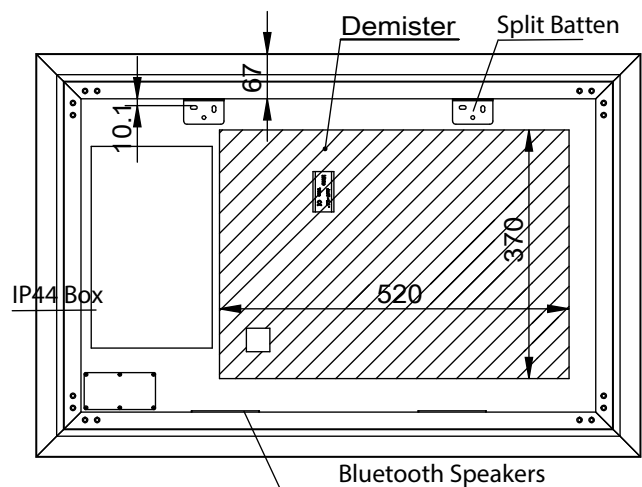

WARRANTY

5 years

*Conditions apply

To clean this mirror, wipe it with a soft microfiber cloth or a lint free cloth that has been rinsed in warm water and wrung out well, then rub the mirror gently with a soft dry cloth.

PLEASE do not use glass or window cleaner, or other cleaners with chemical agents. These may damage the silver coating and brown marks can result.

Please confirm all particulars with your sales consultant or refer to our website for more information prior to purchase.