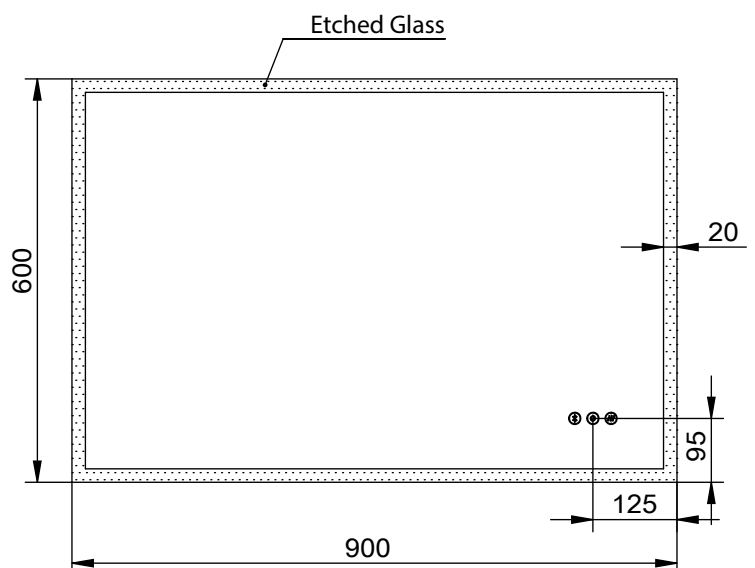

WARRANTY

5 years

*Conditions apply

To clean this mirror, wipe it with a soft microfiber cloth or a lint free cloth that has been rinsed in warm water and wrung out well, then rub the mirror gently with a soft dry cloth.

PLEASE do not use glass or window cleaner, or other cleaners with chemical agents. These may damage the silver coating and brown marks can result.

Please confirm all particulars with your sales consultant or refer to our website for more information prior to purchase.