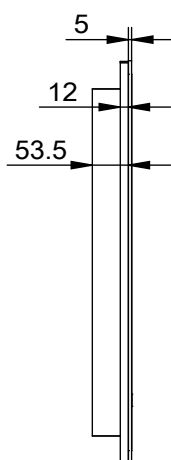

WARRANTY

5 years

*Conditions apply

To clean this mirror, wipe it with a soft microfiber cloth or a lint free cloth that has been rinsed in warm water and wrung out well, then rub the mirror gently with a soft dry cloth.

PLEASE do not use glass or window cleaner, or other cleaners with chemical agents. These may damage the silver coating and brown marks can result.

Please confirm all particulars with your sales consultant or refer to our website for more information prior to purchase.