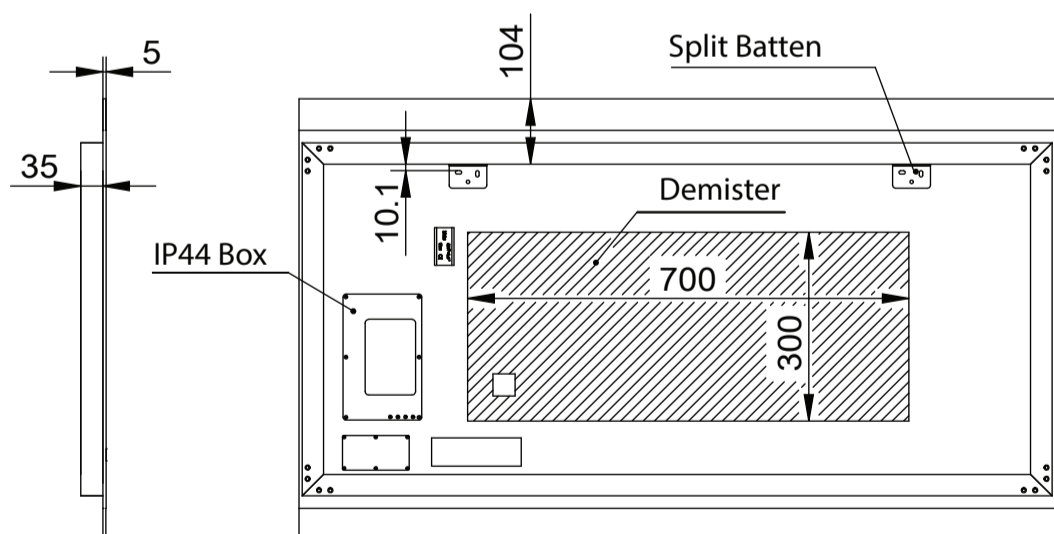

MIRO 1200DC

M120DC

Size (mm):

Width	1200
Height	700
Depth	50

Features

- LED Lighting
- Copper Free Mirror
- Demister (1 Hour Auto Cut-off)
- Digital Clock

WARRANTY
5 years

*Conditions apply