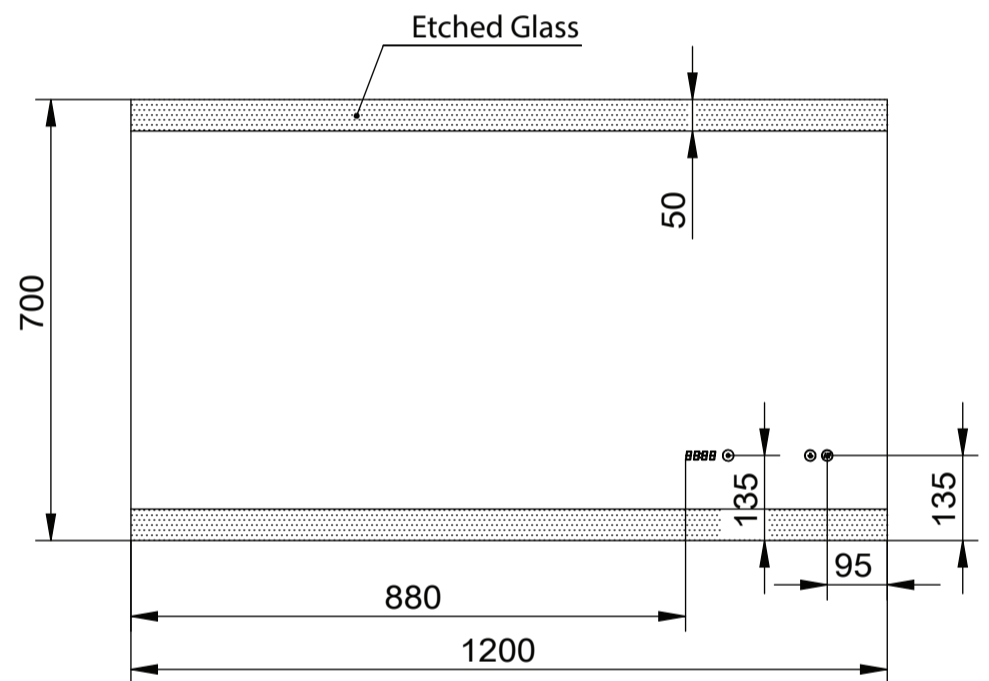

MIRO 1200DC

M120DC

Size (mm):

Width	1200
Height	700
Depth	50

Features

- LED Lighting
- Copper Free Mirror
- Demister (1 Hour Auto Cut-off)
- Digital Clock

WARRANTY
5 years

*Conditions apply