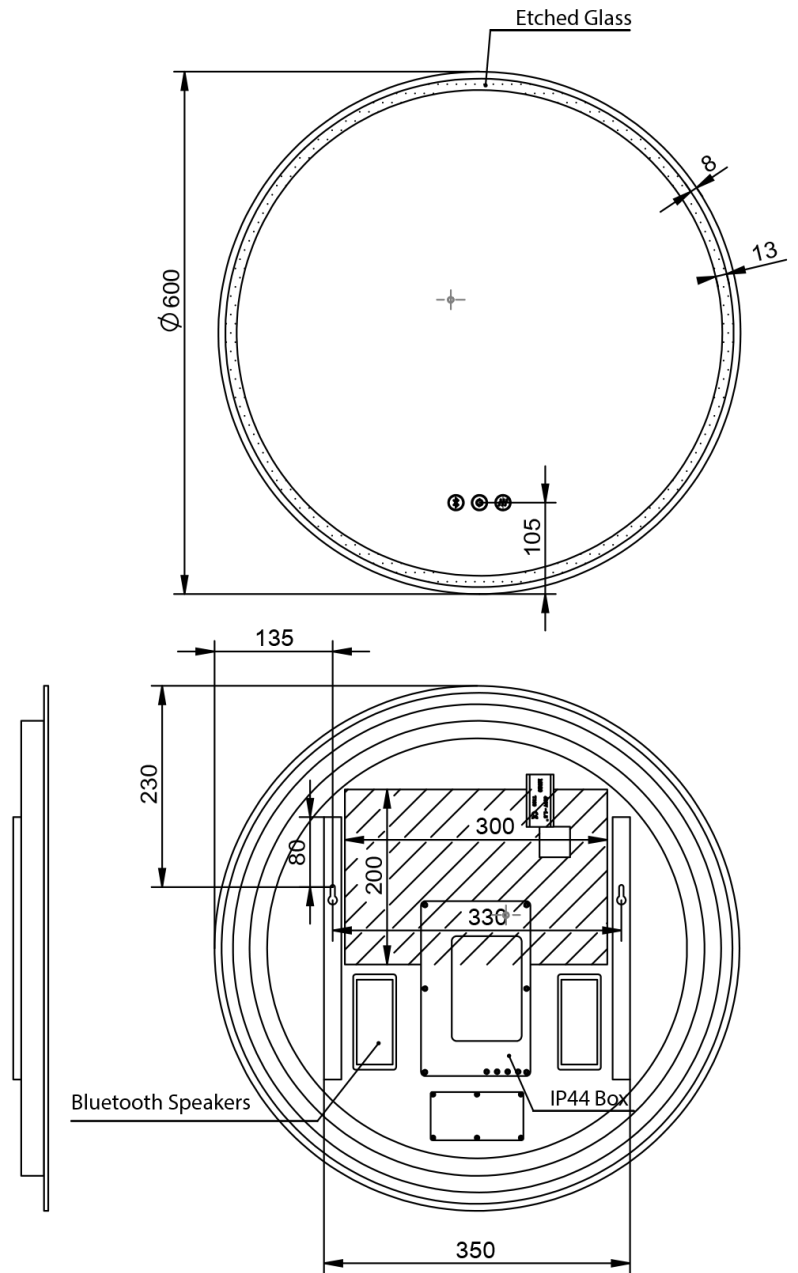

Sphere 600DB

S60DB

Dimension (mm):

| | |
|----------|-----|
| Diameter | 600 |
| Depth | 40 |

Features:

| | |
|-----------------------------------|---|
| LED Lighting | ✓ |
| Adjustable Light Colour | ✓ |
| Demister with 1 Hour Auto Cut-off | ✓ |
| Bluetooth Speakers | ✓ |
| Copper Free Mirror | ✓ |

Optional Extra:

Coloured Aluminium Frame (610mm x 610mm x 45mm)

| | | |
|----------------|---|--------|
| Matt Black | ● | S60-MB |
| Gun Metal | ● | S60-GM |
| Brushed Nickel | ● | S60-BN |
| Rose Gold | ● | S60-RG |
| Brushed Brass | ● | S60-BB |

Coloured Concrete Frame (660mm x 660mm x 50mm)

| | | |
|--------|---|--------|
| Ash | ● | S60-CS |
| Desert | ● | S60-CD |
| Nickel | ● | S60-CN |
| Stone | ● | S60-CS |
| Taupe | ● | S60-CT |
| Coal | ● | S60-CC |