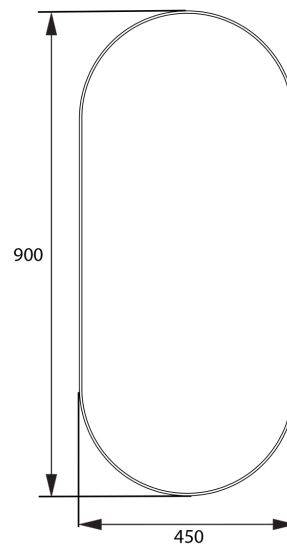

Modern Oblong 460X910

Dimension (mm):

Width	460
Height	910
Depth	40

Features:

Copper Free Mirror	✓
With Coloured Aluminium Frame	✓

Coloured Aluminium Frame

Matt Black	●	MO4691-MB
Gun Metal	●	MO4691-GM
Brushed Nickel	●	MO4691-BN
Rose Gold	●	MO4691-RG
Brushed Brass	●	MO4691-BB