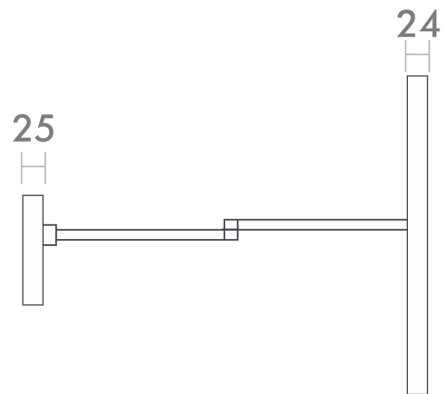

Available Colours

Chrome	☐
Matt Black	☐

Please note: Must be installed by a licensed electrician in accordance with local regulations

To clean this mirror, wipe it with a soft microfiber cloth or a lint free cloth that has been rinsed in warm water and wrung out well, then rub the mirror gently with a soft dry cloth.

PLEASE do not use glass or window cleaner, or other cleaners with chemical agents. These may damage the silver coating and brown marks can result.

Please confirm all particulars with your sales consultant or refer to our website for more information prior to purchase.

WARRANTY
5 years

*Conditions apply