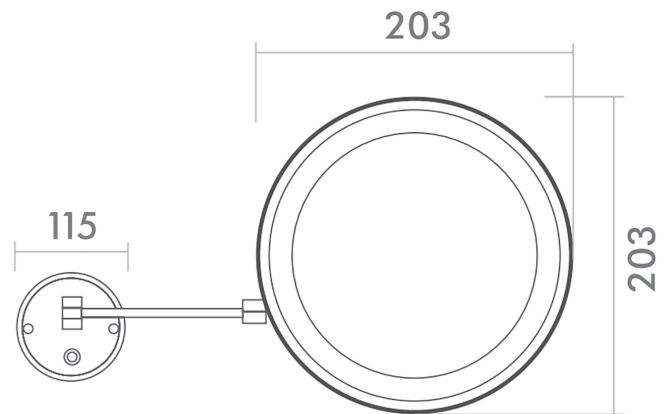

Available Colours

Chrome	☐
Matt Black	☐

Please note: Must be installed by a licensed electrician in accordance with local regulations

To clean this mirror, wipe it with a soft microfiber cloth or a lint free cloth that has been rinsed in warm water and wrung out well, then rub the mirror gently with a soft dry cloth.

PLEASE do not use glass or window cleaner, or other cleaners with chemical agents. These may damage the silver coating and brown marks can result.

Please confirm all particulars with your sales consultant or refer to our website for more information prior to purchase.

WARRANTY
5 years

*Conditions apply