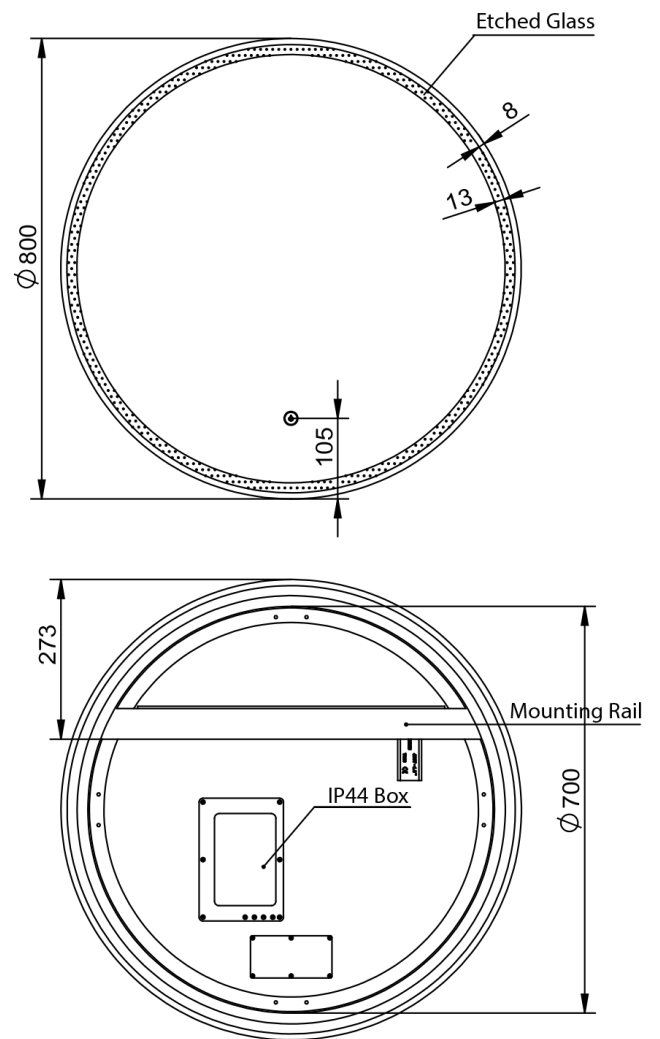

Sphere 800

S80

Dimension (mm):

Diameter	800
Depth	35

Features:

LED Lighting (Backlit)

Adjustable Colour Temperature

Copper Free Mirror