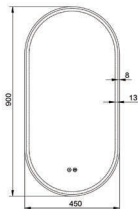

Version 1.1 November 2019