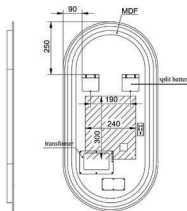

Version 1.1 November 2019